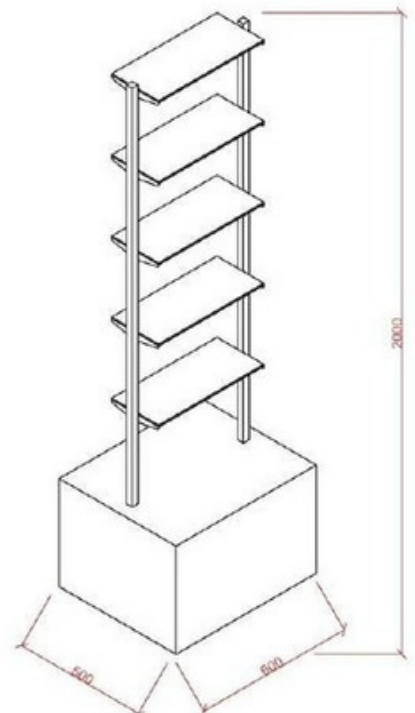

#### Length (mm)

700-900-1000-1200

- LEDs included for all glass shelves

# SEAT & SHELF

SEAT & SHELF MODULE 1  
(hxdxl)2000X500X1250mm

SEAT & SHELF MODULE 2  
(hxdxl)2000X500X600mm