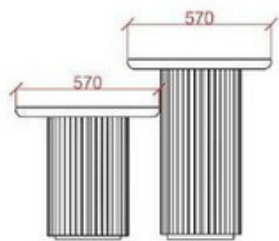

TWIN TABLE

(hxdx) 712.5X570X1011 mm