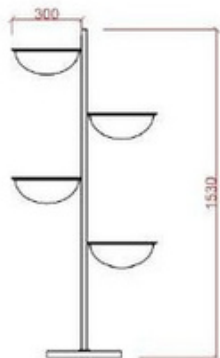

PHARMA PLEXI STAND

PHARMA PLEXI STAND
(hxdxl)1530X350X350mm