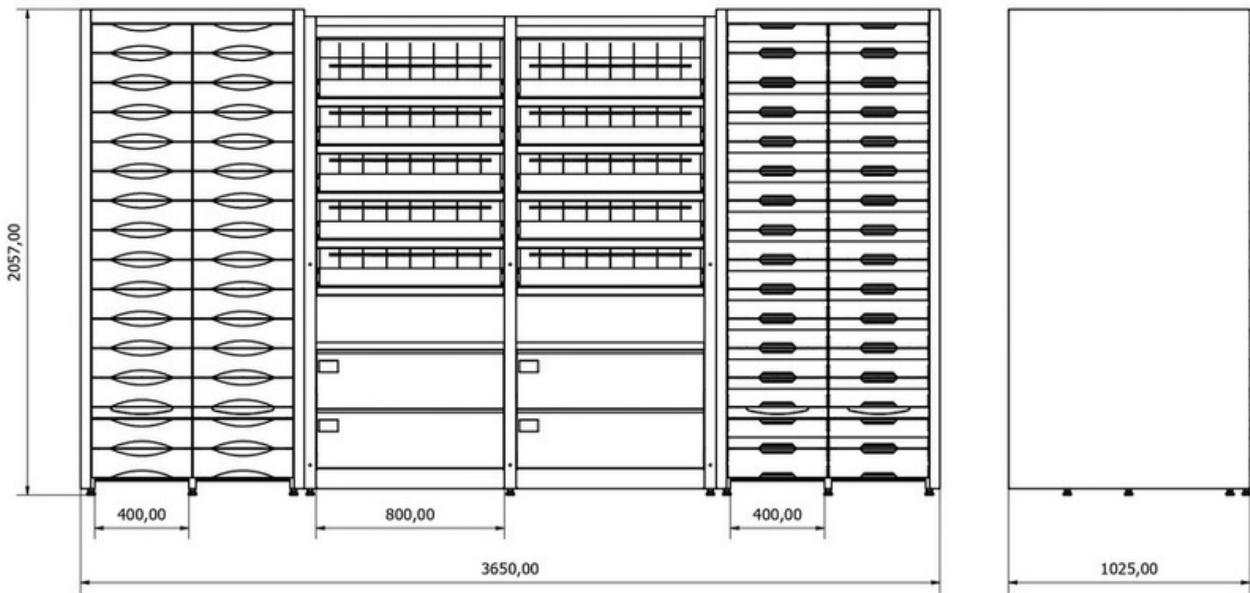

FARMARACK DRUGSTORE CABINET