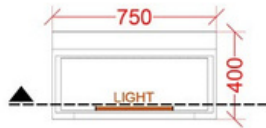

MATERIALS

- Surfaces: RAL 9003 | White Lacquer (Glossy)
- Profile: Metall Powder Coated (Black Matt)
- Shelves: Metall Powder Coated Profile & Glass
- Brand Name: Light Box