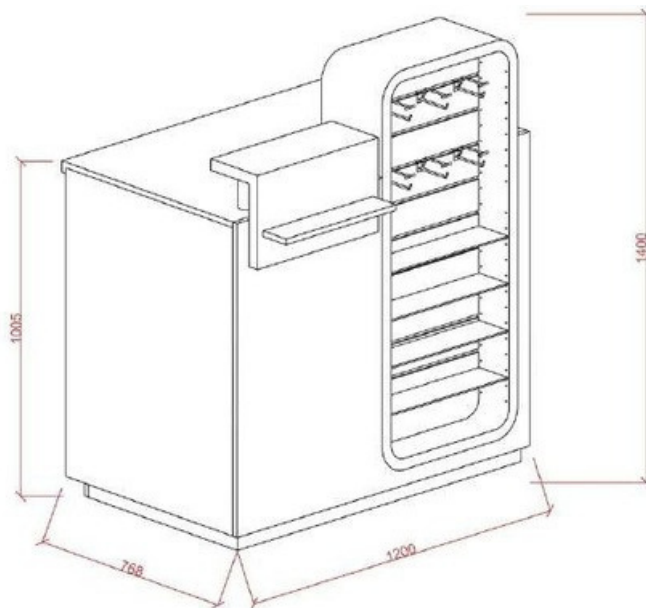

# CASH DESK

---

**CASH DESK MODULE 1**  
(hxdxl)1400x768x1200mm

---

**CASH DESK MODULE 2**  
(hxdxl)1400x768x1200mm