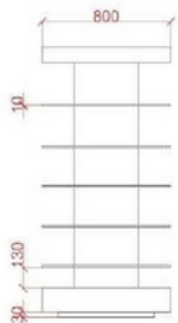

DERMO 360
(hxdxl)1680X800X800 mm