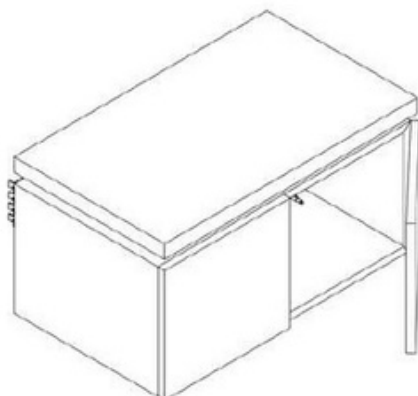

## CABINET PUSH TO OPEN TWO SIDE

**Length (mm)**  
470 - 670 - 870 - 970

**Depth (mm)**  
370 - 470 - 570

**Height (mm)**  
450

---