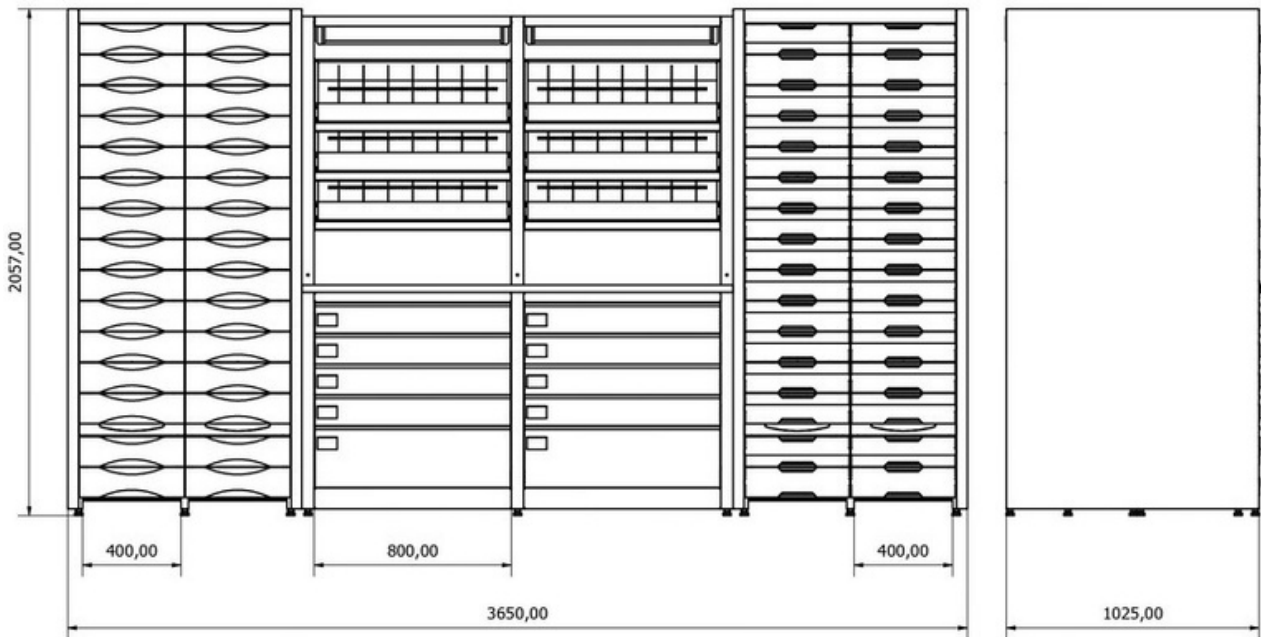

FARMARACK DRUGSTORE CABINET