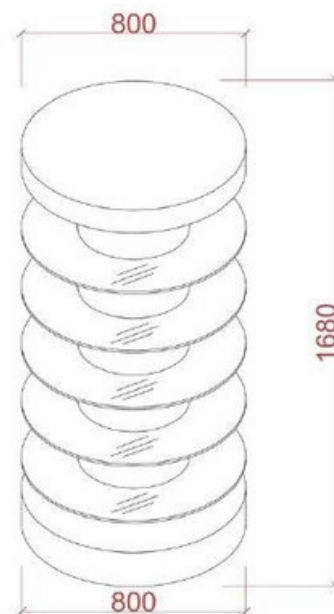

DERMO 360

DERMO 360
(hxdxl)1680X800X800 mm