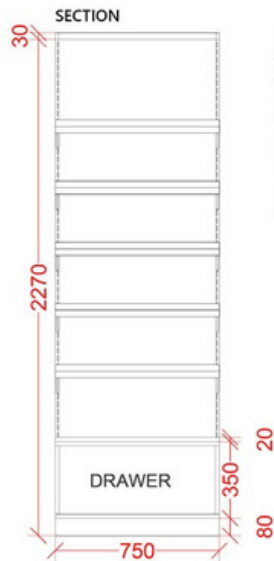

STAND / A (L:0.75) TOP BOX
The upper box will be illuminated.
There will also be lighting behind it.

There will be no light under the shelves.

The base part will be illuminated.