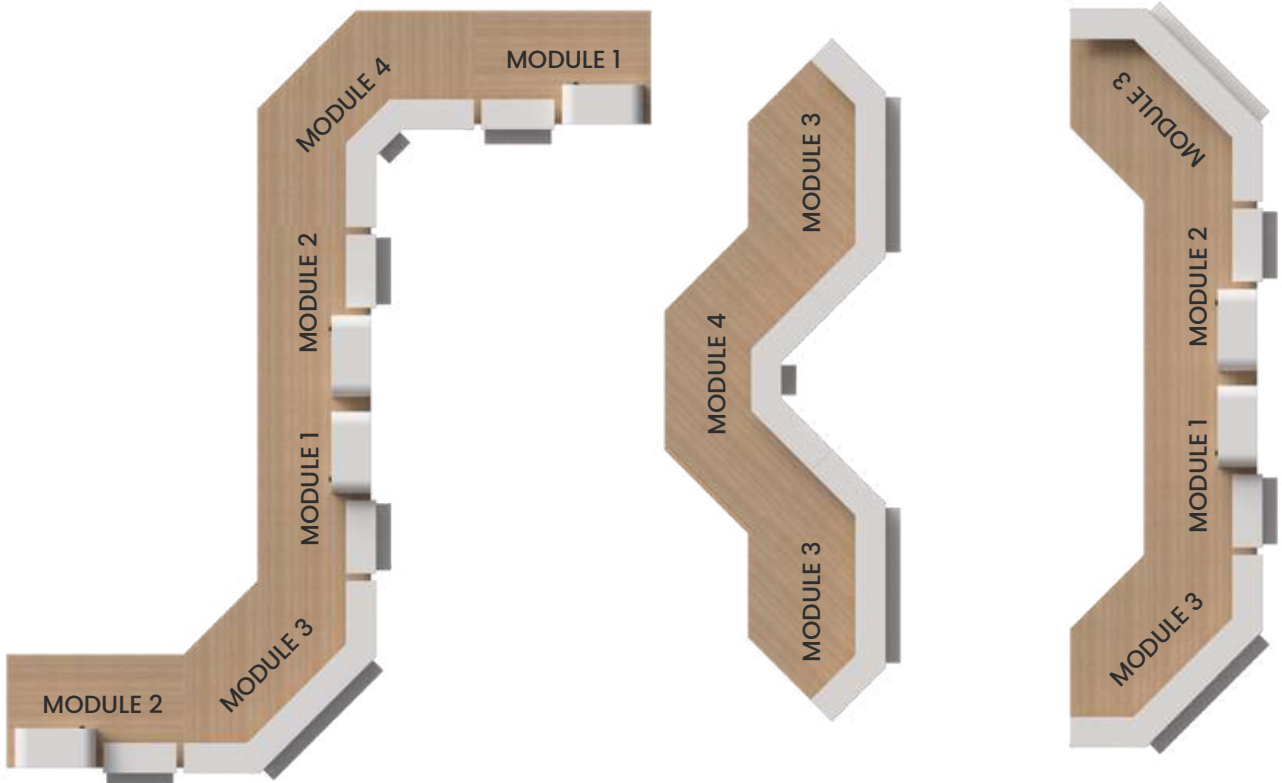

Usage Recommendations...