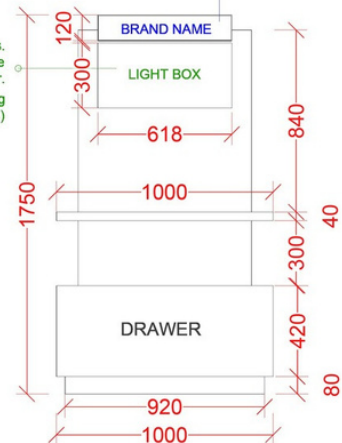

DISPLAY STAND / A TOP BOX
The upper box will be illuminated.
Top box is available on both surfaces.

The lightbox is available on both surfaces.
The vinyl (visual) will be installed by the customer.
It has LED lighting
(There will be lighting on both surfaces)