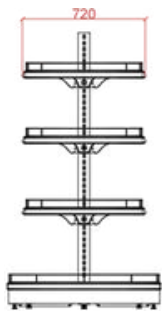

PHARMA 360
(hxdxl)1622X900X900 mm