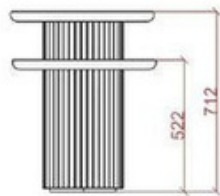

TWIN TABLE

(hxdx) 712.5X570X1011 mm