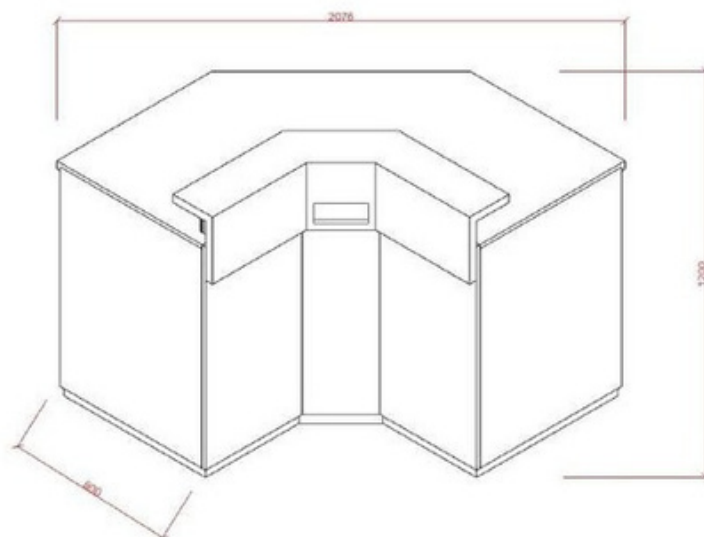

# CASH DESK

---

**CASH DESK MODULE 3**  
(hxdxl)1200x768x1844mm

---

**CASH DESK MODULE 4**  
(hxdxl)1200x768x2076mm