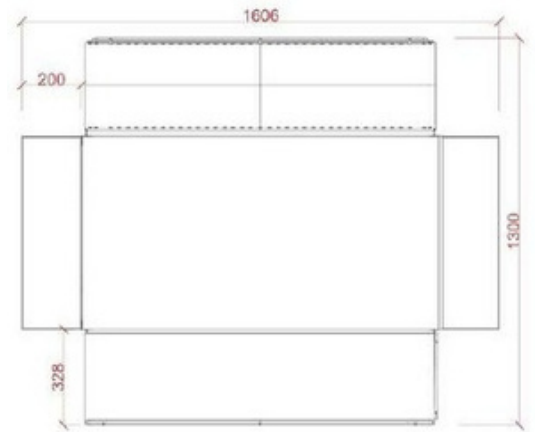

S-GON

S-GON PHARMACY TABLE

(hxdxl) 920x650x1200 mm