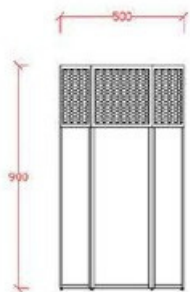

# HEXAGON BASKET

---

---

**HEXAGON BASKET**  
(hxdx)2000X500X1250mm