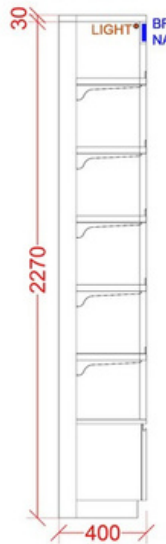

COSMETIC CABINET

FURNITURE SYSTEM Stand | A

MATERIALS

- Surfaces: RAL 9003 | White Lacquer (Glossy)
- Profile: Metall Powder Coated (Black Matt)
- Shelves: Metall Powder Coated Profile & Glass
- Brand Name: Light Box

STAND / A (L:0.75) TOP BOX
The upper box will be illuminated.
There will also be lighting behind it.

There will be no light under the shelves.

The base part will be illuminated.