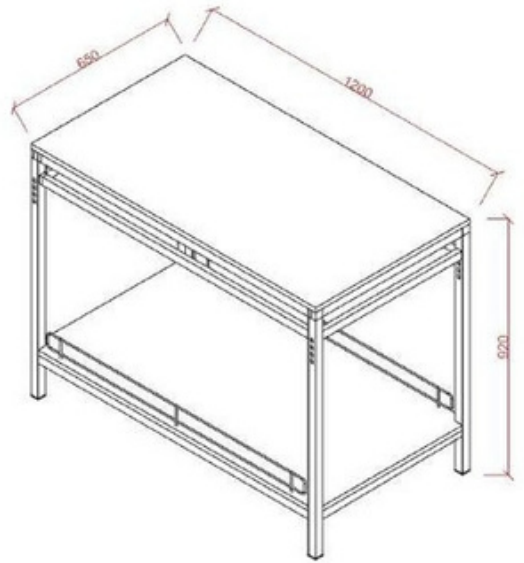

S-GON

S-GON PHARMACY TABLE

(hxdxl) 920x650x1200 mm