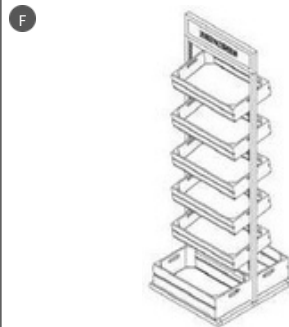

## OPTIONAL ACCESSORIES

**Z-GON BIG TABLE**  
(hxdx) 900x650x1200 mm

**Z-GON SMALL TABLE**  
(hxdx) 600x500x950 mm

**Metal Side Shelf ATG**  
(dx) 200x650 mm

**Metal Front Shelf DG**  
(dx) 200x1200 mm

**Z-GON TOP SIGNATURE**  
(hx) 500x1200 mm