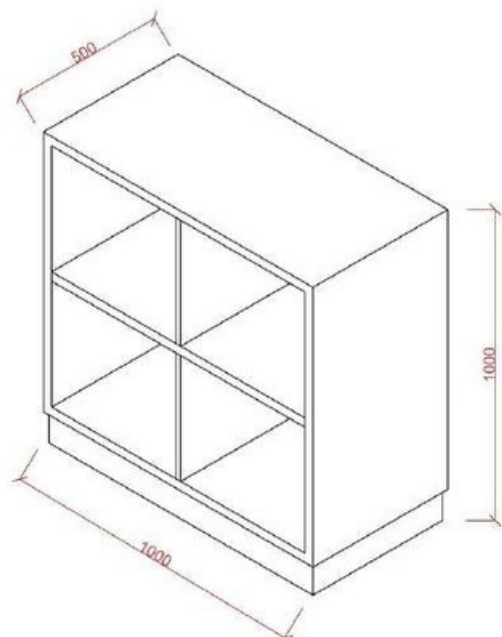

PHARMALAND MIDDLE GONDOLA

(hxdxl) 1000x500x1000 mm