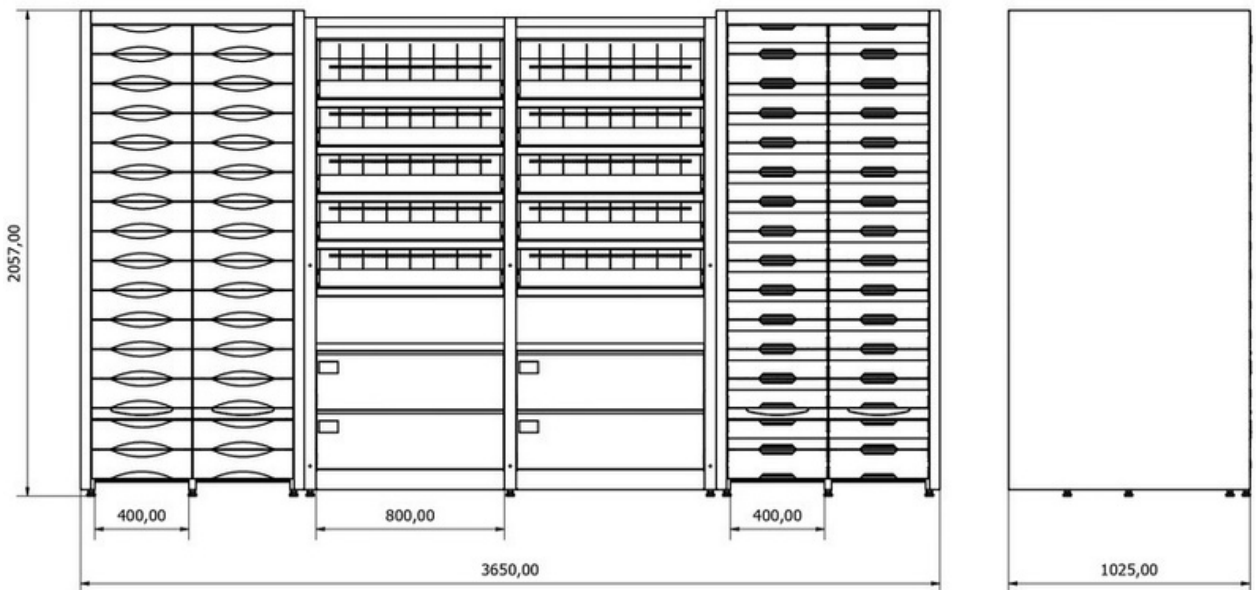

FARMARACK DRUGSTORE CABINET