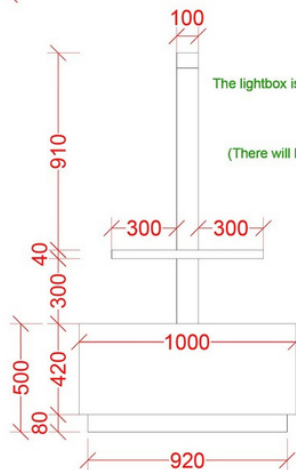

COSMETIC CABINET

FURNITURE SYSTEM

Display Stand | A

MATERIALS

- Surfaces: RAL 9003 | White Lacquer (Glossy)
- Surfaces: RAL 9011 | Black Lacquer (Silk Matte)
- Light Boxes: Double sided
- Brand Name: Light Boxes Double sided

The lightbox is available on both surfaces.
The vinyl (visual) will be installed by the customer.
It has LED lighting
(There will be lighting on both surfaces)