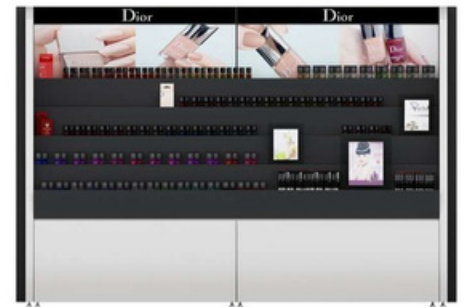

COSMETIC CABINET

FURNITURE SYSTEM

Gondola | A

MATERIALS

- Surfaces: RAL 9003 | White Lacquer (Glossy)
- Surfaces: RAL 9011 | Black Lacquer (Silk Matte)
- Light Boxes: Double sided
- Brand Name: Light Boxes Double sided