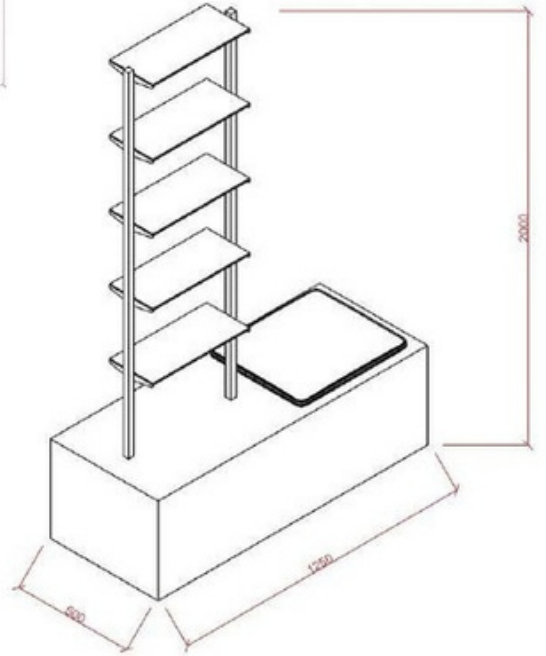

#### Length (mm)

700-900-1000-1200

- LEDs included for all glass shelves

# SEAT & SHELF

SEAT & SHELF MODULE 1  
(hxdxl)2000X500X1250mm

SEAT & SHELF MODULE 2  
(hxdxl)2000X500X600mm