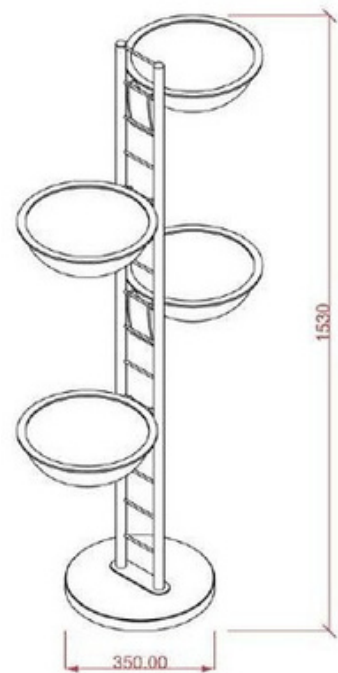

Wooden Hexogon Closed Zigon **H5**  
( hxdxl) 500\* 500\*500 mm

Wooden Hexogon Open Zigon **H6**  
( hxdxl) 500\* 500\*500 mm

# HEXAGON BASKET

---

---

**HEXAGON BASKET**  
(hxdx)2000X500X1250mm

# PHARMA PLEXI STAND

---

---

**PHARMA PLEXI STAND**  
(hxdxl)1530X350X350mm