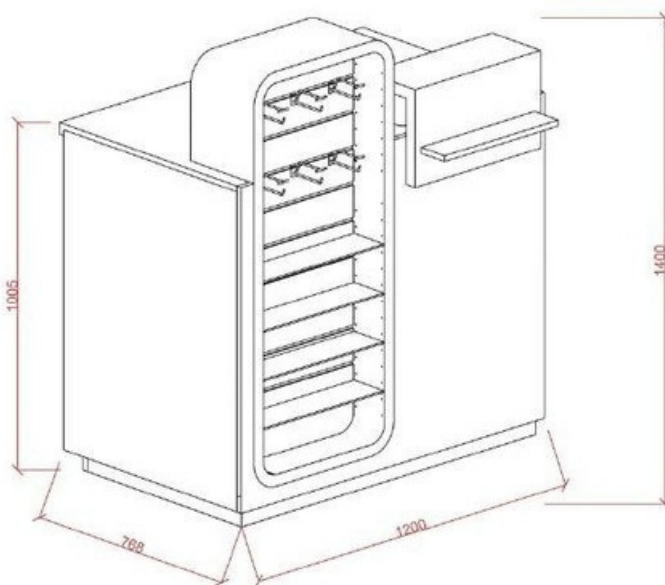

# CASH DESK

---

**CASH DESK MODULE 1**  
(hxdxl)1400x768x1200mm

---

**CASH DESK MODULE 2**  
(hxdxl)1400x768x1200mm