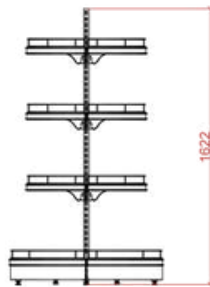

PHARMA 360

PHARMA 360
(hxdxl)1622X900X900 mm