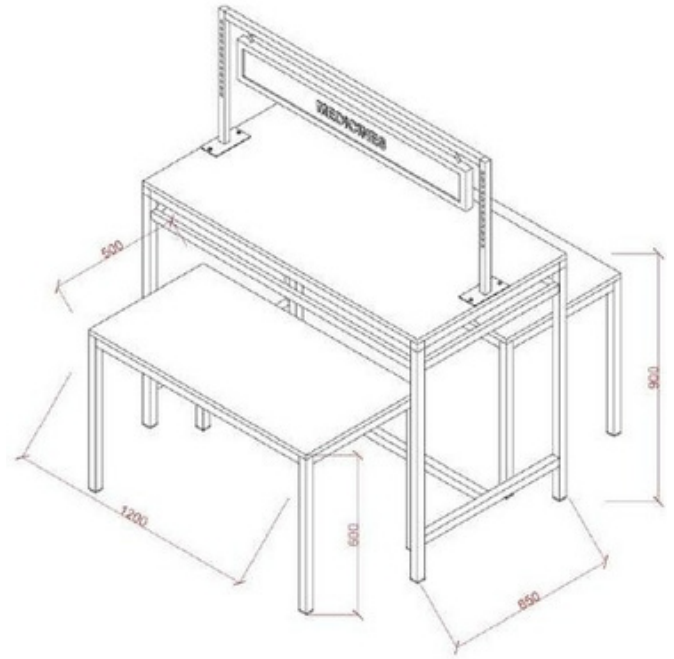

Z-GON

OPTIONAL ACCESSORIES

Metal Front Shelf DG
(dx) 200x1200 mm