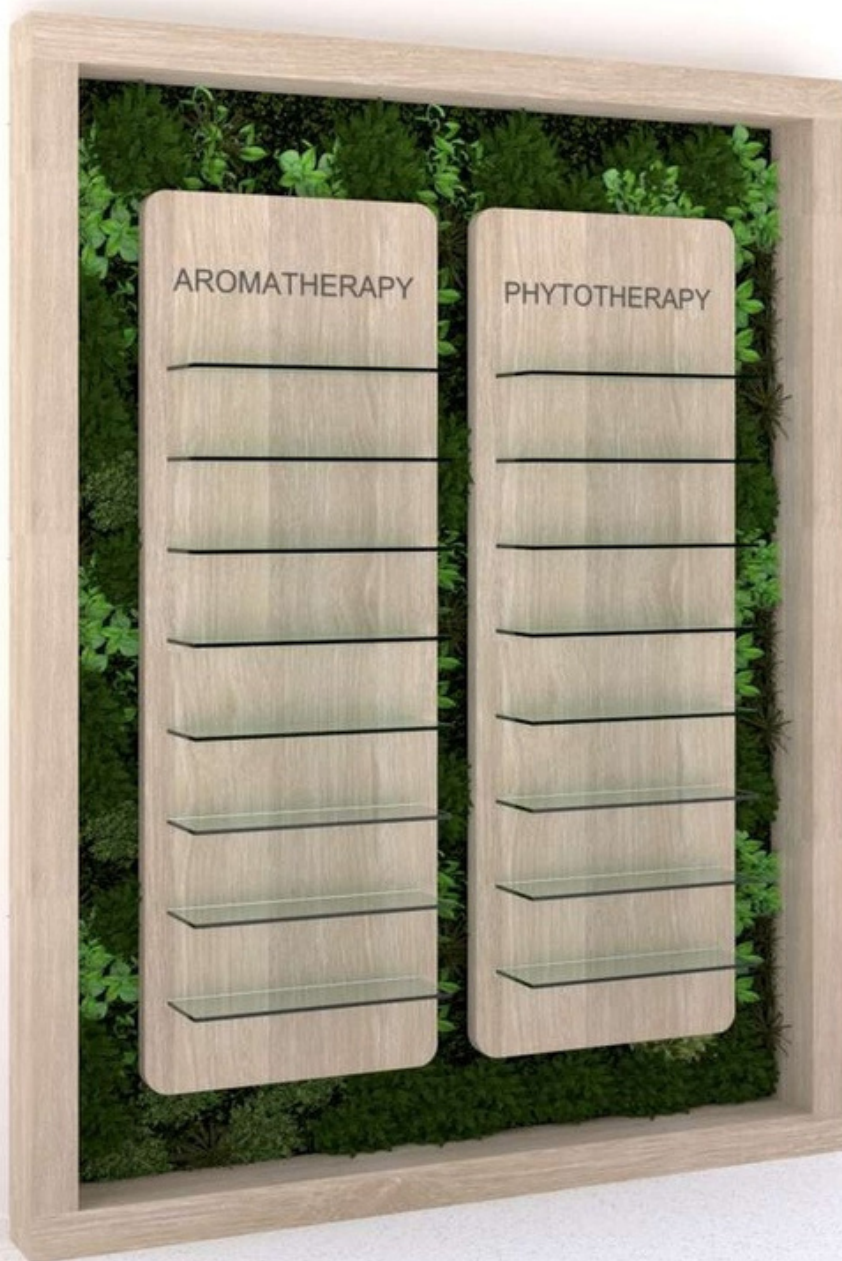

PHARMACY DEC PANEL

Pharmacy DEC Panel

Height (mm)

2000-2200-2400-2600-2800

Depth (mm)

50

Length (mm)

700-900-1000-1200

- LEDs included for all glass shelves