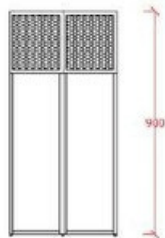

# HEXAGON BASKET

---

---

**HEXAGON BASKET**  
(hxdx)2000X500X1250mm