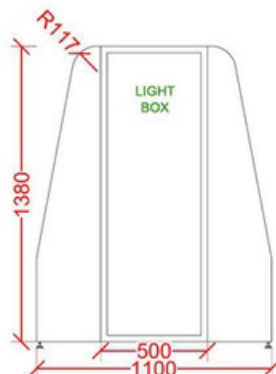

COSMETIC CABINET

FURNITURE SYSTEM

Gondola | A

MATERIALS

- Surfaces: RAL 9003 | White Lacquer (Glossy)
- Surfaces: RAL 9011 | Black Lacquer (Silk Matte)
- Light Boxes: Double sided
- Brand Name: Light Boxes Double sided