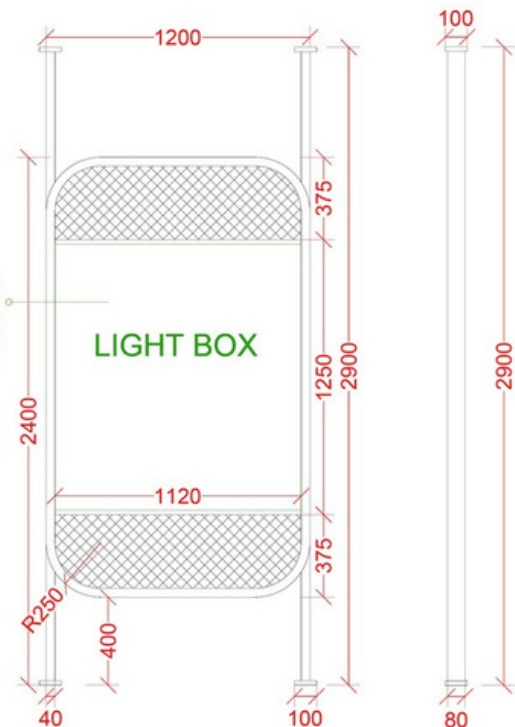

The lightbox is available on both surfaces.
The vinyl (visual) will be installed by the customer.
It has LED lighting
(There will be lighting on both surfaces)