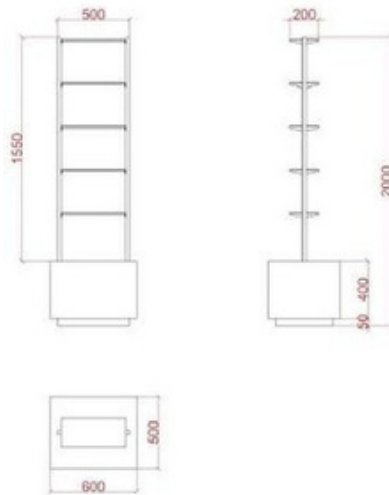

#### Height (mm)

2000-2200-2400-2600-2800

- LEDs included for all glass shelves

#### Height (mm)

2000-2200-2400-2600-2800

#### Length (mm)

700-900-1000-1200

- LEDs included for all glass shelves

# SEAT & SHELF

SEAT & SHELF MODULE 1  
(hxdxl)2000X500X1250mm

SEAT & SHELF MODULE 2  
(hxdxl)2000X500X600mm