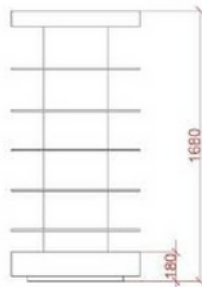

DERMO 360

DERMO 360
(hxdxl)1680X800X800 mm