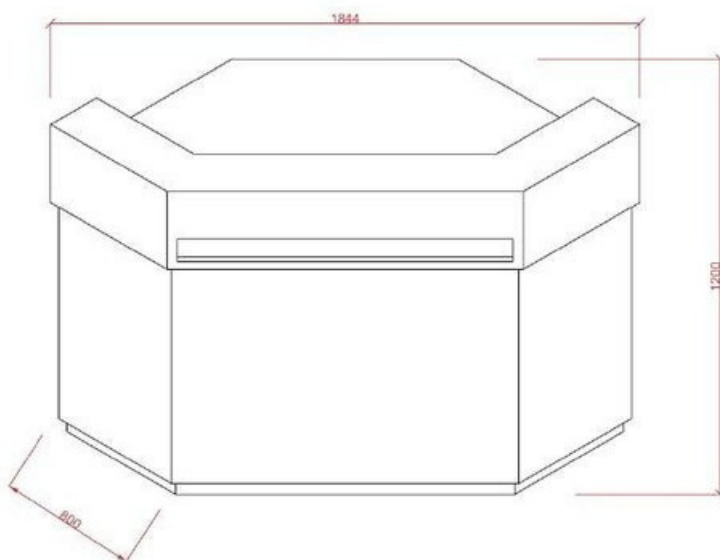

CASH DESK

CASH DESK MODULE 3
(hxdxl)1200x768x1844mm