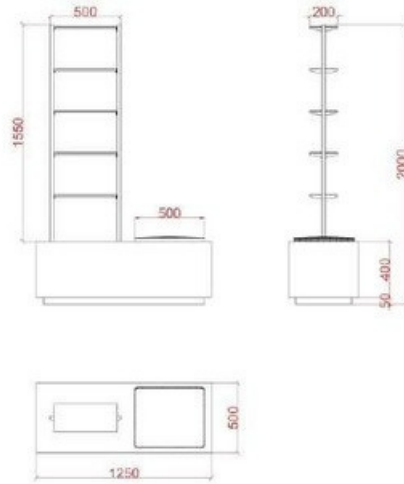

#### Height (mm)

2000-2200-2400-2600-2800

- LEDs included for all glass shelves

#### Height (mm)

2000-2200-2400-2600-2800

#### Length (mm)

700-900-1000-1200

- LEDs included for all glass shelves

# SEAT & SHELF

SEAT & SHELF MODULE 1  
(hxdxl)2000X500X1250mm

SEAT & SHELF MODULE 2  
(hxdxl)2000X500X600mm