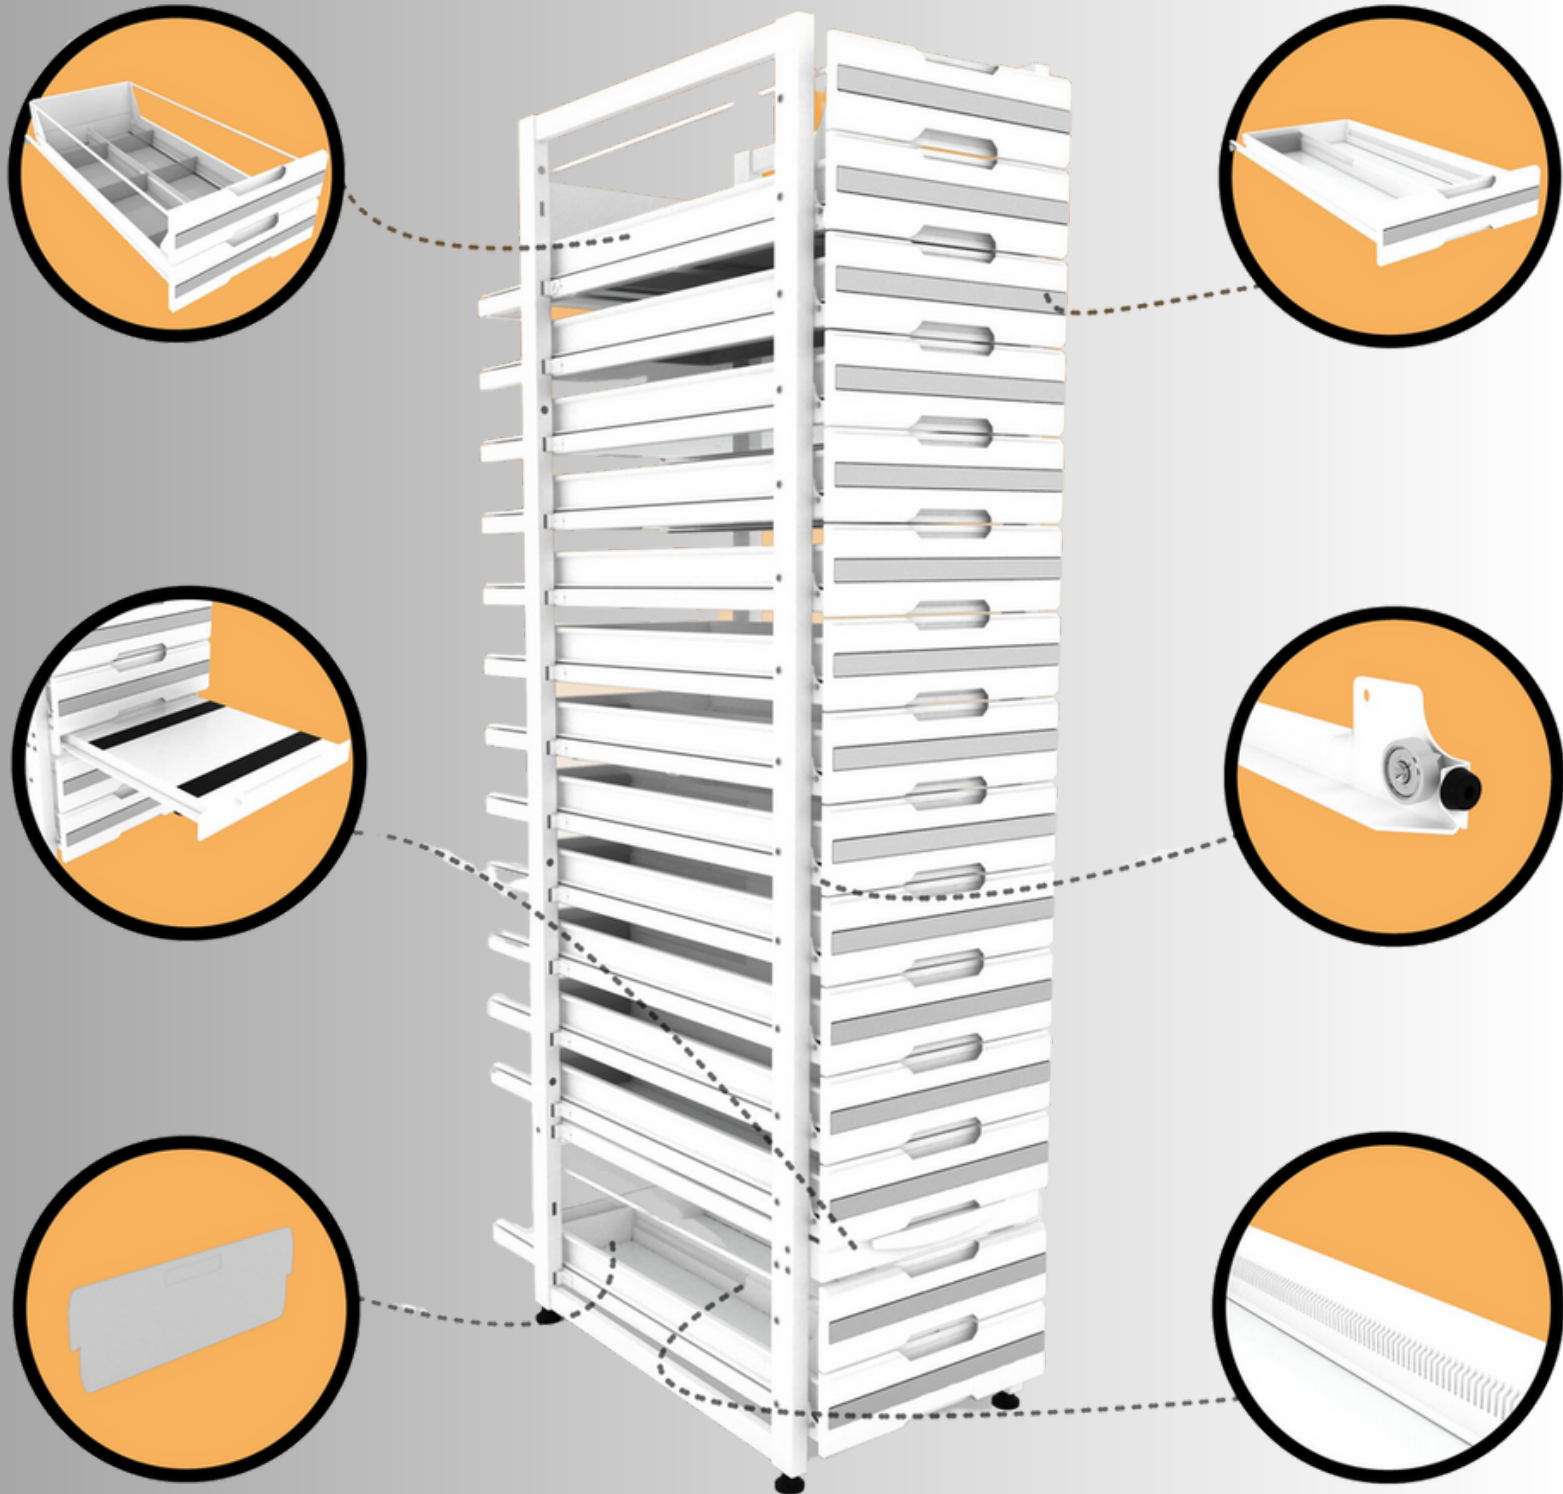

FARMARACK DETAILS